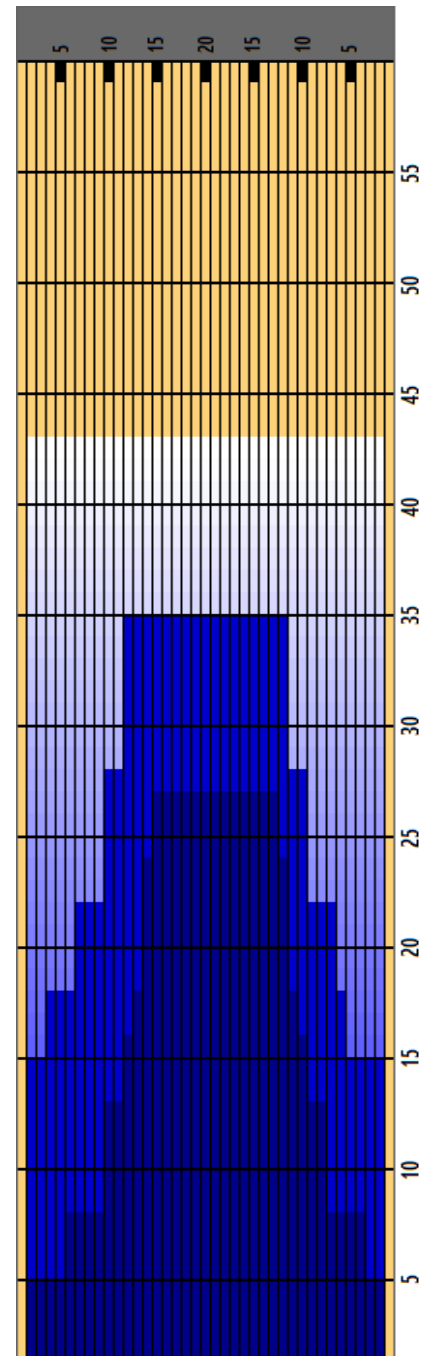

# 2024 Mediterranean Bowling Championships

Oil Pattern Distance **43** Reverse Brush Drop **40** Oil Per Board **50 ul**  
 Forward Oil Total **15.2 mL** Reverse Oil Total **12.25 mL** Volume Oil Total **27.45 mL**

	START	STOP	LOADS	SPEED	CROSSED	START	END	FEET	T.OIL
1	2L	2R	4	14	148	0.00	5.90	5.90	7400
2	6L	4R	1	18	31	5.90	8.40	2.50	1550
3	10L	8R	2	18	46	8.40	13.50	5.10	2300
4	12L	10R	1	18	19	13.50	16.00	2.50	950
5	13L	11R	1	18	17	16.00	18.50	2.50	850
6	14L	12R	2	22	30	18.50	24.70	6.20	1500
7	15L	13R	1	22	13	24.70	27.80	3.10	650
8	2L	2R	0	22	0	27.80	36.00	8.20	0
9	2L	2R	0	26	0	36.00	43.00	7.00	0

	START	STOP	LOADS	SPEED	CROSSED	START	END	FEET	T.OIL
1	2L	2R	0	30	0	43.00	35.00	-8.00	0
2	12L	12R	2	26	34	35.00	27.70	-7.30	1700
3	10L	10R	2	22	42	27.70	21.50	-6.20	2100
4	7L	7R	1	22	27	21.50	18.40	-3.10	1350
5	4L	6R	1	22	31	18.40	15.30	-3.10	1550
6	2L	2R	3	18	111	15.30	7.70	-7.60	5550
7	2L	2R	0	14	0	7.70	0.00	-7.70	0

Item	3L-7L:18L-18R	8L-12L:18L-18R	13L-17L:18L-18R	18L-18R:17R-13R	18L-18R:12R-8R	18L-18R:7R-3R
Description	Outside:Middle	Middle:Middle	Inside:Middle	Middle: Inside	Middle:Middle	Middle:Outside
Track Zone Ratio	2.5	1.62	1.04	1	1.4	2.5